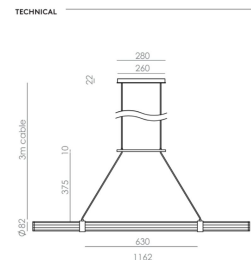

GALLERY IMAGES