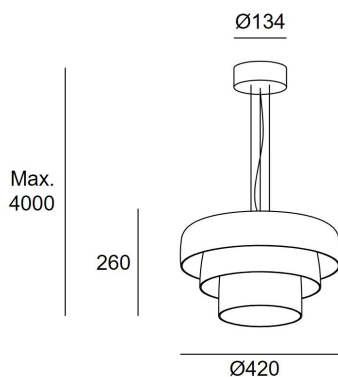

TIERED GLASS PENDANT

Part: CL-52889-52894

Categories: [Ceiling](#), [Lighting](#), [Pendants](#)

ADDITIONAL INFORMATION

Lamp Holder Integral LED

Tiers 3 Tiers, 2 Tiers, Small 2 Tiers, Wide 1 Tier, Small 1 Tier, Long 1 Tier

Lead Time 4 Weeks

ADDITIONAL INFORMATION

Lamp Holder Integral LED

Tiers 3 Tiers, 2 Tiers, Small 2 Tiers, Wide 1 Tier, Small 1 Tier, Long 1 Tier

Lead Time 4 Weeks

GALLERY IMAGES

PRODUCT DESCRIPTION

This range of tiered glass pendants add a colourful mid-century feel to any space. Available in a variety of colours, sizes, and dimming options, they make the perfect statement piece for any project. Please contact us directly for a quote on these products.