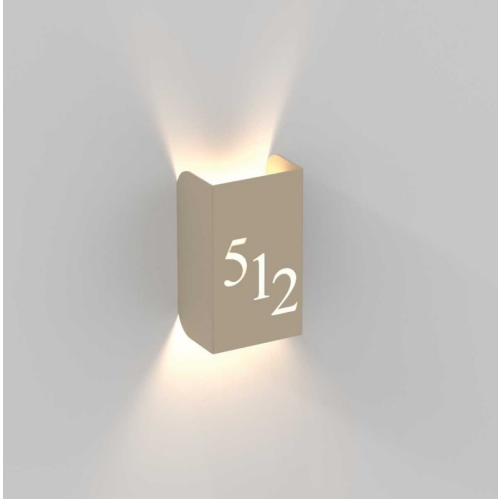

SMALL BOX ROOM NUMBER WALL LIGHT

Part: CL-52374

Categories: [Lighting](#), [Wall Lights](#), [Wall Lights](#)

ADDITIONAL INFORMATION

Fitting Height (mm)	170
Lamp Holder	E14
No. of Lamp	1
Lead Time	4 Weeks
Projection (mm)	70
Width (mm)	102

ADDITIONAL INFORMATION

Fitting Height (mm)	170
Lamp Holder	E14
No. of Lamp	1
Lead Time	4 Weeks
Projection (mm)	70
Width (mm)	102

PRODUCT DESCRIPTION

These illuminated room number wall lights come in a variety of colours and finishes, with different colour temperature options and aluminium metalwork. Please contact us so that we can build a bespoke quote for you based on your project.