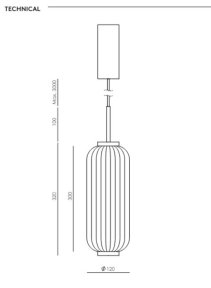

SATIN GOLD & RIBBED GLASS PENDANT

Part: CL-70873

Categories: [Ceiling](#), [Pendants](#)

GALLERY IMAGES

PRODUCT DESCRIPTION

FINISHES

Metal: Matt Black / Antique Gold

Glass: Striped glass – Transparent

Acrylic – Opal

MATERIALS

Steel / Glass / Acrylic

SPECIFICATIONS (UE)

LED strip 6W 2700K

TRIAC dimmable

24V, 50/60Hz

IP20, Class I

Diameter 120mm

Fitting Height 300mm

Max Drop 3000mm