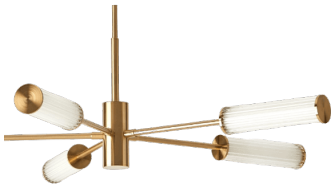

RIBBED GLASS SPUTNIK PENDANT

Part: CL-70875

Categories: [Ceiling](#), [Chandeliers](#), [Pendants](#)

GALLERY IMAGES

PRODUCT DESCRIPTION

FINISHES

Metal:

Matt Black

Aged Gold

Glass:

Fluted Glass

MATERIALS

Steel / Glass

SPECIFICATIONS (UE)

5 x LED Strip 5W – 2700K

Dimmable by TRIAC

220-240V – 24V – 50/60 Hz

Class I – IP20

Diameter 1160mm

Max Drop x3 300mm