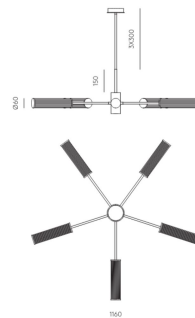

RIBBED GLASS SPUTNIK PENDANT

Part: CL-70875

Categories: [Ceiling](#), [Chandeliers](#), [Pendants](#)

GALLERY IMAGES

PRODUCT DESCRIPTION

FINISHES

Metal:

Matt Black

Aged Gold

Glass:

Fluted Glass

MATERIALS

Steel / Glass

SPECIFICATIONS (UE)

5 x LED Strip 5W – 2700K

Dimmable by TRIAC

220-240V – 24V – 50/60 Hz

Class I – IP20

Diameter 1160mm

Max Drop x3 300mm