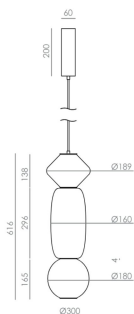

BESPOKE MULTI COLOURED STACKED PENDANT - SEE COLOUR OPTIONS

Part: CL-70867

Categories: [Ceiling](#), [Pendants](#)

Nude	Taupe	Silhouette	Pale Pink
Mola Green	Pistachio	Green Tea	Green Leaf
Vintage Brown	Cyber	Sapphire	Mexico Blue
Fresh Pasta	Banana Green	Brown Sugar	Make up
Persimmon	Terracotta	Dark Auburn	Copper Brown
Silver Moon	Ash Grey	Glass Colours	

GALLERY IMAGES

PRODUCT DESCRIPTION

FINISHES

Metal: Matt black

Glass: See colour palette

MATERIALS

Glass / Steel

SPECIFICATIONS (EU)

Bulb GU10 Led

5W – 2700K

220-240 V, 50/60 Hz

IP20

Diameter 300mm

Fitting Height 616mm

Ceiling Rose Diameter 60mm

Contact sales@e2lighting.co.uk to discuss your requirements