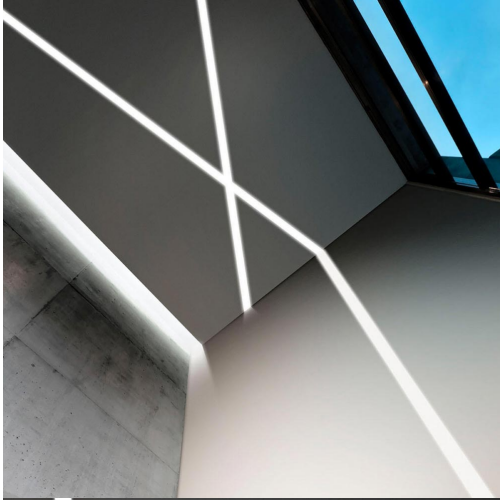

MODULAR LED LIGHTING SYSTEM CLB-00585

Part: N/A

Category: [Lighting](#)

ADDITIONAL INFORMATION

Finish