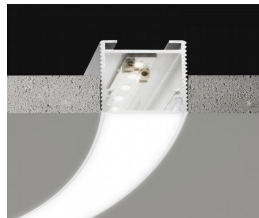

MODULAR LED LIGHTING SYSTEM CLB-00585

Part: N/A

Category: [Lighting](#)

ADDITIONAL INFORMATION

Finish

ADDITIONAL INFORMATION

Finish

GALLERY IMAGES

PRODUCT DESCRIPTION

COMMERCIAL LED MODULAR RINGS CLB-00584

Commercial LED Modular Rings system in extruded curved aluminum with 500mm and 1000mm radius. Available in trimless recessed and suspension offering the possibility to create rings or mixed compositions of lines and curves. Light source made of LED module with direct light and version with a dimmable driver. Polyacrylic white painted and ribbed lateral finish. Curved extruded opal polycarbonate diffuser. Ideal for offices, hall, living areas, and large areas.

Example of Recessed Profile.

Profile Sizes

• 360°	• 90°	• 360°	• 180°	• 90°	• 45°
• Trimless	• Trimless	• Trimless	• Trimless	• Trimless	• Trimless
Profile 1000mm	Profile 1000mm	Profile 1950mm	Profile 1950mm	Profile 1950mm	Profile 1950mm