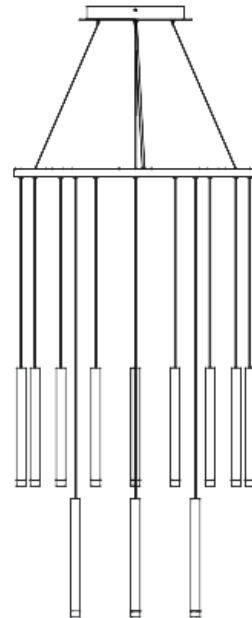

Dimmable

Kelvin - 2700k

Installation Styles

- Maximum Height – 2500mm
- Minimum Height – 400mm
- Width – 25mm
- Output – 1 x 358lm
- Wattage – 3W

- Maximum Height – 2500mm
- Minimum Height – 400mm
- Width – 25mm
- Output – 1 x 358lm
- Wattage – 3W

- Maximum Height – 2500mm
- Minimum Height – 750mm
- Width – 218mm
- Output – 3 x 1075lm
- Wattage – 3W

- Maximum Height – 4000mm
- Minimum Height – 3000mm
- Width – 650mm
- Output – 15 x 5452lm
- Wattage – 3W

- Maximum Height – 4000mm
- Minimum Height – 3000mm
- Width – 1000mm
- Output – 18 x 6700lm
- Wattage – 3W

Spider Ceiling Rose

E2 Contract Lighting

SPECIFICATION SHEET

- Maximum Height – 500mm
- Minimum Height – 5000mm
- Ceiling Rose Width– 290mm
- Output – 6 x 2165lm
- Wattage – 18.8W

- Maximum Height – 500mm
- Minimum Height – 5000mm
- Ceiling Rose Width– 330mm
- Output – 9 x 3250lm
- Wattage – 28.1W

- Maximum Height – 500mm
- Minimum Height – 5000mm
- Ceiling Rose Width– 430mm
- Output – 18 x 6700lm
- Wattage – 62.8W