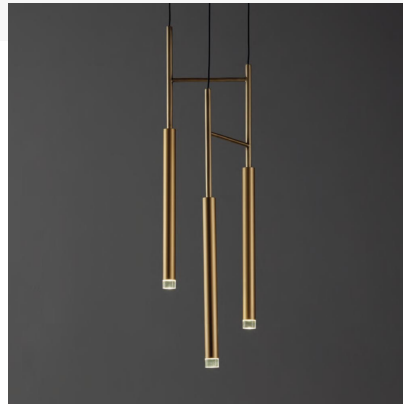

LED TUBE PENDANTS CLB-00654

Part: N/A

Category: [Lighting](#)

ADDITIONAL INFORMATION

Finish

ADDITIONAL INFORMATION

Finish

GALLERY IMAGES

PRODUCT DESCRIPTION

LED TUBE PENDANTS CLB-00654

Commercial LED Tube Pendants, suspended steel cylinder tubular fittings finished in matt satin brass. Available with optional round disc shade.

Available in as a Single Pendant, Multi Pendants, and Large Chandelier Feature ideal for open spaces.

Dimmable

Kelvin - 2700k

Installation Styles

- Maximum Height – 2500mm
- Minimum Height – 400mm
- Width – 25mm
- Output – 1 x 358lm
- Wattage – 3W

- Maximum Height – 2500mm
- Minimum Height – 400mm
- Width – 25mm
- Output – 1 x 358lm
- Wattage – 3W

- Maximum Height – 2500mm
- Minimum Height – 750mm
- Width – 218mm
- Output – 3 x 1075lm
- Wattage – 3W

- Maximum Height – 4000mm
- Minimum Height – 3000mm
- Width – 650mm
- Output – 15 x 5452lm
- Wattage – 3W