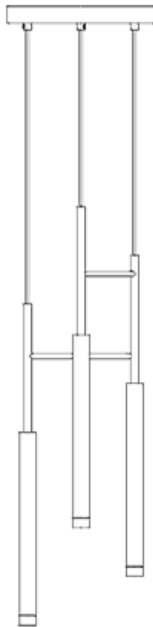

Dimmable

Kelvin - 2700k

Installation Styles

- Maximum Height – 2500mm
- Minimum Height – 400mm
- Width – 25mm
- Output – 1 x 358lm
- Wattage – 3W

- Maximum Height – 2500mm
- Minimum Height – 400mm
- Width – 25mm
- Output – 1 x 358lm
- Wattage – 3W

- Maximum Height – 2500mm
- Minimum Height – 750mm
- Width – 218mm
- Output – 3 x 1075lm
- Wattage – 3W

- Maximum Height – 4000mm
- Minimum Height – 3000mm
- Width – 650mm
- Output – 15 x 5452lm
- Wattage – 3W

- Maximum Height – 4000mm
- Minimum Height – 3000mm
- Width – 1000mm
- Output – 18 x 6700lm
- Wattage – 3W

Spider Ceiling Rose

E2 Contract Lighting

SPECIFICATION SHEET

- Maximum Height – 500mm
- Minimum Height – 5000mm
- Ceiling Rose Width– 290mm
- Output – 6 x 2165lm
- Wattage – 18.8W

- Maximum Height – 500mm
- Minimum Height – 5000mm
- Ceiling Rose Width– 330mm
- Output – 9 x 3250lm
- Wattage – 28.1W

- Maximum Height – 500mm
- Minimum Height – 5000mm
- Ceiling Rose Width– 430mm
- Output – 18 x 6700lm
- Wattage – 62.8W