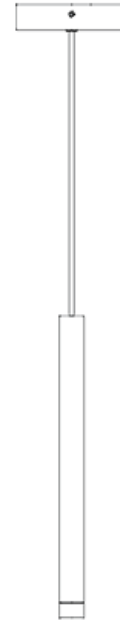

Dimmable

Kelvin - 2700k

Installation Styles

- Maximum Height – 2500mm
- Minimum Height – 400mm
- Width – 25mm
- Output – 1 x 358lm
- Wattage – 3W

- Maximum Height – 2500mm
- Minimum Height – 400mm
- Width – 25mm
- Output – 1 x 358lm
- Wattage – 3W

- Maximum Height – 2500mm
- Minimum Height – 750mm
- Width – 218mm
- Output – 3 x 1075lm
- Wattage – 3W

- Maximum Height – 4000mm
- Minimum Height – 3000mm
- Width – 650mm
- Output – 15 x 5452lm
- Wattage – 3W

- Maximum Height – 4000mm
- Minimum Height – 3000mm
- Width – 1000mm
- Output – 18 x 6700lm
- Wattage – 3W

Spider Ceiling Rose

E2 Contract Lighting

SPECIFICATION SHEET

- Maximum Height – 500mm
- Minimum Height – 5000mm
- Ceiling Rose Width– 290mm
- Output – 6 x 2165lm
- Wattage – 18.8W

- Maximum Height – 500mm
- Minimum Height – 5000mm
- Ceiling Rose Width– 330mm
- Output – 9 x 3250lm
- Wattage – 28.1W

- Maximum Height – 500mm
- Minimum Height – 5000mm
- Ceiling Rose Width– 430mm
- Output – 18 x 6700lm
- Wattage – 62.8W