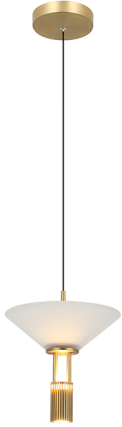

GOLD UP & DOWN PENDANT

Part: CL-52969

Category: [Pendants](#)

PRODUCT DESCRIPTION

ATTRIBUTES

- Light Source
LED
- Color Temperature
3000K
- CRI
90
- LED Dimming
Dimmable Triac
- Special Lighting
Up & Down Lighting
- Cable
200cm Cable Adjustable