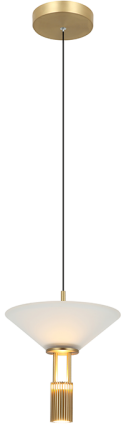

## GOLD UP & DOWN PENDANT

**Part:** CL-52969

**Category:** [Pendants](#)

### ATTRIBUTES

- Light Source  
LED
- Color Temperature  
3000K
- CRI  
90
- LED Dimming  
Dimmable Triac
- Special Lighting  
Up & Down Lighting
- Cable  
200cm Cable Adjustable