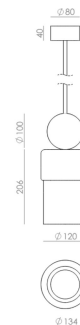

BESPOKE MARBLE & GLASS PENDANT - SEE COLOUR OPTIONS

Part: CL-70865

Categories: [Ceiling](#), [Pendants](#)

GALLERY IMAGES

Nude	Taupe	Sirocco	Pink Pink
Moss Green	Patchouli	Green Tea	Black Leaf
Umber Brown	Cedar	Sapphire	Medit Blue
Fresh Pasta	Benaki Green	Brown Sugar	Make up
Panamon	Tanacotta	Dark Auburn	Copper Brown
Silver Moon	Ash Grey	Glass Colours	

PRODUCT DESCRIPTION

FINISHES

Ceramic Lid: See colour palette

Metal: Matt brass / Shiny gold / Matt black / Matt white / Nickel

Glass: Striped glass clear

Marble: Black / White / Green / Brown

MATERIALS

Steel / Ceramics / Marble

SPECIFICATIONS (EU)

LED plate 9W 2700K 720 lm

TRIAC Dimmable

220-240V, 50/60 Hz

IP20, Class II

Diameter 134mm

Fitting Height 306mm

Ceiling Rose Diameter 80mm