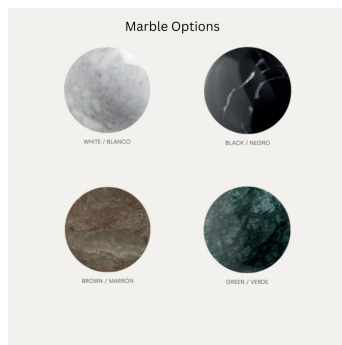

BESPOKE MARBLE & GLASS PENDANT - SEE COLOUR OPTIONS

Part: CL-70865

Categories: [Ceiling](#), [Pendants](#)

GALLERY IMAGES

Nude	Taupe	Sirocco	Pink Pink
Moss Green	Patchouli	Green Tea	Black Leaf
Umber Brown	Cedar	Sapphire	Medit Blue
Fresh Pasta	Benaki Green	Brown Sugar	Make up
Panamon	Tanacotta	Dark Auburn	Copper Brown
Silver Moon	Ash Grey	Glass Colours	

PRODUCT DESCRIPTION

FINISHES

Ceramic Lid: See colour palette

Metal: Matt brass / Shiny gold / Matt black / Matt white / Nickel

Glass: Striped glass clear

Marble: Black / White / Green / Brown

MATERIALS

Steel / Ceramics / Marble