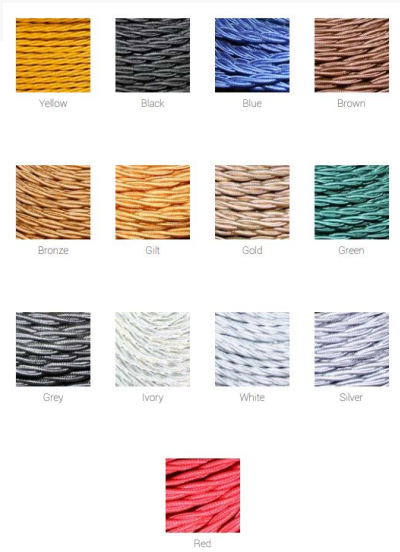

PRODUCT DESCRIPTION

Five light brass dish chandelier. Available in Polished Brass, Satin Brass, Antique Brass, Bronze or Pewter.

E2 Contract Lighting specialises in the manufacture of bespoke lighting solutions for our clients. If you can't find what you need on our website, contact our [Sales Team](#) who will work with you to create your ideal contract lighting solution.

Please note that this product is manufactured to order. Our current lead times mean that this product will be out for delivery 4 weeks after payment is confirmed. In the event that you wish to return this item, our made to order products are subject to a minimum 30% return fee. See our [Returns](#) page for more details.