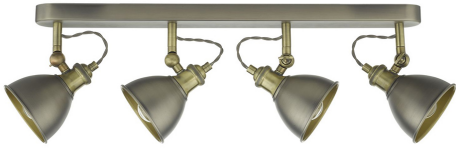

### 4 LIGHT ANTIQUE CHROME SPOTLIGHT

**Part:** CL-50519

**Categories:** [Lighting](#), [Spotlights](#), [Spotlights & Downlights](#)

#### ADDITIONAL INFORMATION

<b>Finish</b>	Antique Chrome
<b>Item Nett Weight (Kg)</b>	1.5 Kg
<b>Fitting Height (mm)</b>	200
<b>Width (mm)</b>	650
<b>Projection (mm)</b>	105
<b>No. of Lamp</b>	4
<b>Lamp Holder</b>	E14
<b>Protection Class</b>	Class II, Double Insulated
<b>Input Voltage (V)</b>	220-240 V, 50/60 Hz
<b>IP Rating</b>	IP20
<b>CE</b>	Yes
<b>Lead Time</b>	4 Weeks