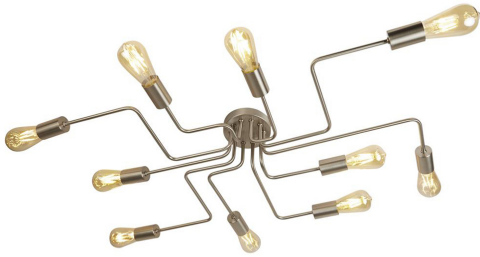

10 LIGHT SATIN SILVER FLUSH

Part: CL-38593

Categories: [Ceiling](#), [Flush & Semi Flush](#), [Lighting](#)

ADDITIONAL INFORMATION

Finish	Satin Silver
Item Nett Weight (Kg)	1.68 Kg
Fitting Height (mm)	120
Length (mm)	820
Width (mm)	520
No. of Lamp	10
Lamp Holder	E27
Protection Class	Class I, Earthed
Input Voltage (V)	220-240 V, 50/60 Hz
IP Rating	IP20
CE	Yes
Lead Time	4 Weeks

ADDITIONAL INFORMATION

Finish	Satin Silver
Item Nett Weight (Kg)	1.68 Kg
Fitting Height (mm)	120
Length (mm)	820
Width (mm)	520
No. of Lamp	10
Lamp Holder	E27
Protection Class	Class I, Earthed
Input Voltage (V)	220-240 V, 50/60 Hz
IP Rating	IP20
CE	Yes
Lead Time	4 Weeks