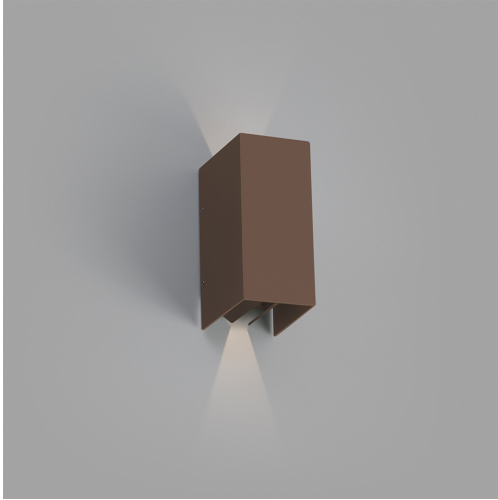

### 1 LIGHT RUST DOWN WALL LIGHT

**Part:** CL-39667

**Categories:** [Lighting](#), [Wall Lights](#)

#### ADDITIONAL INFORMATION

<b>Finish</b>	Rust Down
<b>Item Nett Weight (Kg)</b>	1.1 Kg
<b>Fitting Height (mm)</b>	165
<b>Width (mm)</b>	105
<b>Projection (mm)</b>	74
<b>No. of Lamp</b>	1
<b>Lamp Holder</b>	COB LED
<b>Protection Class</b>	Class I
<b>Input Voltage (V)</b>	100-240 V, 50/60 Hz
<b>IP Rating</b>	IP65
<b>CE</b>	Yes
<b>Lead Time</b>	4 Weeks