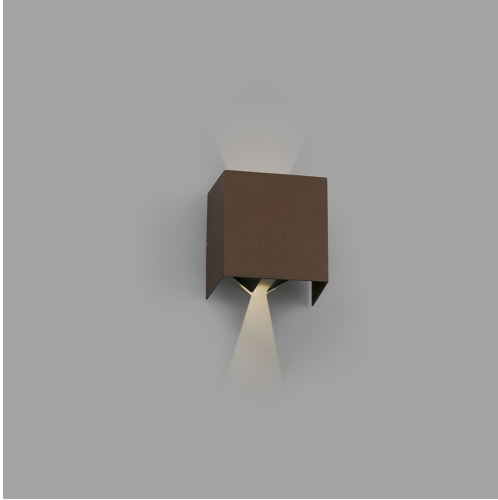

1 LIGHT RUST DOWN WALL LIGHT

Part: CL-39669

Categories: [Lighting](#), [Wall Lights](#)

ADDITIONAL INFORMATION

Finish	Rust Down
Item Nett Weight (Kg)	1.1 Kg
Fitting Height (mm)	105
Width (mm)	140
Projection (mm)	145
No. of Lamp	1
Lamp Holder	COB LED
Protection Class	Class I
Input Voltage (V)	100-240 V, 50/60 Hz
IP Rating	IP65
CE	Yes
Lead Time	4 Weeks

ADDITIONAL INFORMATION

Finish	Rust Down
Item Nett Weight (Kg)	1.1 Kg
Fitting Height (mm)	105
Width (mm)	140
Projection (mm)	145
No. of Lamp	1
Lamp Holder	COB LED
Protection Class	Class I
Input Voltage (V)	100-240 V, 50/60 Hz
IP Rating	IP65
CE	Yes
Lead Time	4 Weeks