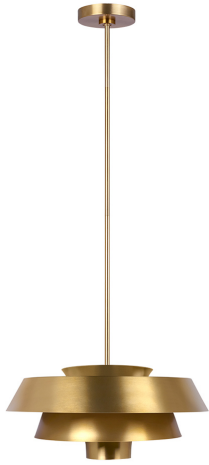

1 LIGHT BURNISHED BRASS PENDANT

Part: CL-50618

Categories: [Ceiling](#), [Lighting](#), [Pendants](#)

ADDITIONAL INFORMATION

Finish	Burnished Brass
Diameter (mm)	457
Max Height (mm)	1617
Fitting Height (mm)	206
Energy Class	A – E
No. of Lamp	1
Lamp Holder	E27
Protection Class	Class I, Earthed
Input Voltage (V)	220-240 V, 50/60 Hz
IP Rating	IP20
CE	Yes
Lead Time	4 Weeks

ADDITIONAL INFORMATION

Finish Burnished Brass

Diameter (mm)	457
Max Height (mm)	1617
Fitting Height (mm)	206
Energy Class	A – E
No. of Lamp	1
Lamp Holder	E27
Protection Class	Class I, Earthed
Input Voltage (V)	220-240 V, 50/60 Hz
IP Rating	IP20
CE	Yes
Lead Time	4 Weeks