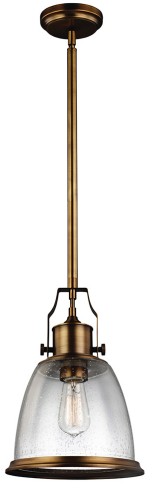

GLASS AND AGED BRASS PENDANT

Part: CL-36665

Categories: [Ceiling](#), [Lighting](#), [Pendants](#)

ADDITIONAL INFORMATION

Finish	Aged Brass
Diameter (mm)	240
Max Height (mm)	1499
Fitting Height (mm)	359
Energy Class	A – E
No. of Lamp	1
Lamp Holder	E27
Protection Class	Class I, Earthed
Input Voltage (V)	220-240 V, 50/60 Hz
IP Rating	IP20
CE	Yes
Lead Time	4 Weeks

ADDITIONAL INFORMATION

Finish Aged Brass

Diameter (mm)	240
Max Height (mm)	1499
Fitting Height (mm)	359
Energy Class	A – E
No. of Lamp	1
Lamp Holder	E27
Protection Class	Class I, Earthed
Input Voltage (V)	220-240 V, 50/60 Hz
IP Rating	IP20
CE	Yes
Lead Time	4 Weeks

PRODUCT DESCRIPTION

Glass and aged brass pendant.

E2 Contract Lighting specialises in the manufacture of bespoke lighting solutions for our clients. If you can't find what you need on our website, contact our [Sales Team](#) who will work with you to create your ideal contract lighting solution.